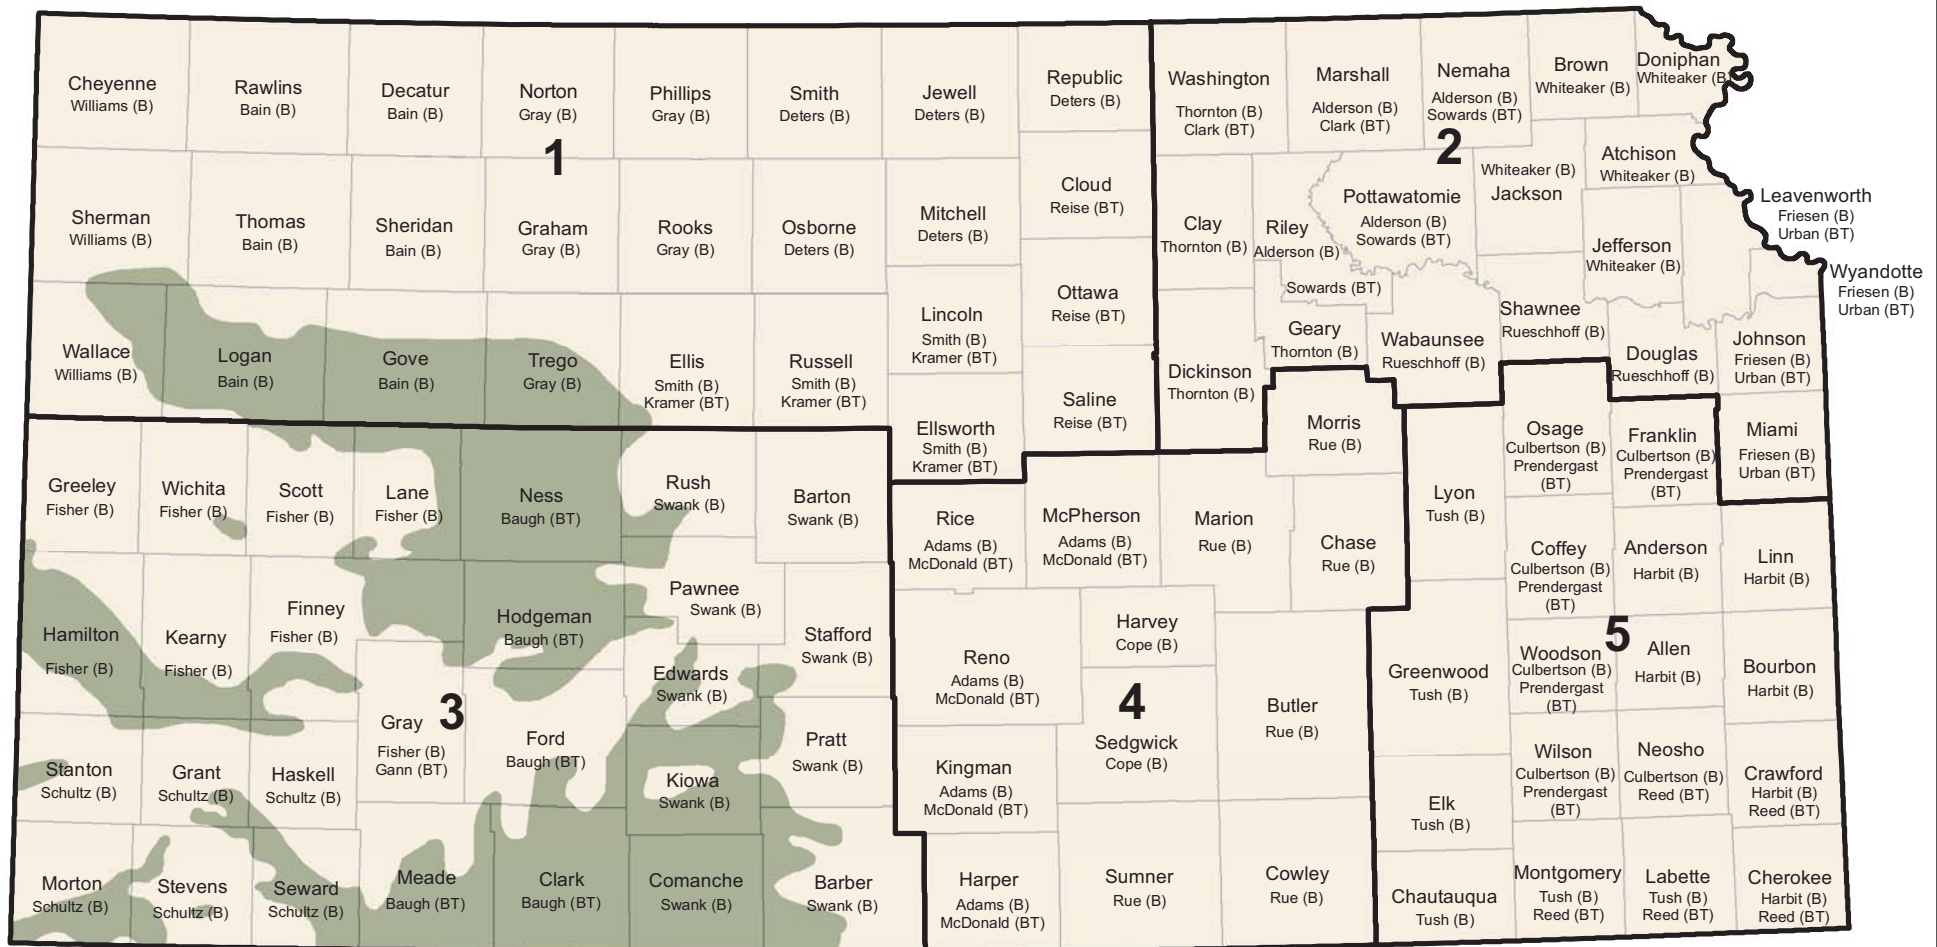

Wildlife Biologists & Bio-Technicians

Kansas Department of Wildlife & Parks

 LPCH Range

KDWP Regional Offices

Region 1
 Sup: Brad Odle
 1426 Hwy 183 Alt.
 Hays, KS 67601
 (785) 628-8614

Region 2
 Sup: Roger Wolfe
 300 SW Wanamaker Rd.
 Topeka, KS 66606
 (785) 273-6740

Region 3
 Sup: Brad Odle
 1001 W McArtor
 Dodge City, KS 67801
 (620) 227-8609

Region 4
 Sup: Craig Curtis
 6232 E 29th St. N
 Wichita, KS 67220
 (316) 683-8069

Region 5
 Sup: Craig Curtis
 1500 W 7th
 Chanute, KS 66720
 (620) 431-0380